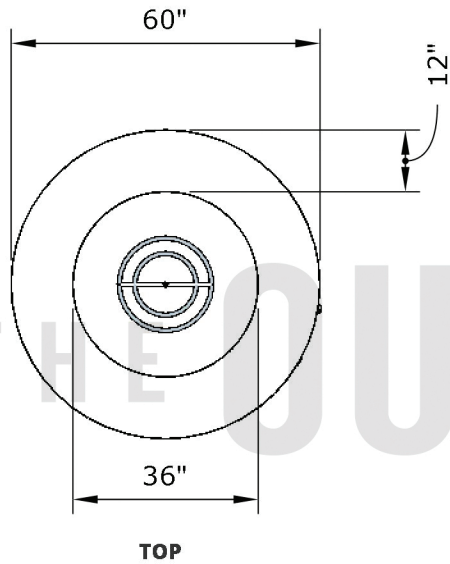

Replacement Part Numbers

TOP

FRONT

SIDE

Unity - 60" Fire Pit

Page Number	1 of 1
Author: Bryant Uribe	4/13/2018
Approved By: Gabriel Estrada	4/13/2018

Part Number	OPT-RCRTN60
Material	Steel
Finishes	Corten Steel
Gas Type	Natural Gas (-NG) or Liquid Propane (-LP)
Weight	250 lbs.
BTUs	95,000
Suggested Fire Glass	100 lbs.
Access Door	Yes

ITEM NO.	REPLACEMENT PART NUMBER	QTY.
1	OPT-160	1
2	OPT-256	1
3	OPT-LATCH	1

Proprietary & Confidential: The information contained in this drawing is the sole property of **The Outdoor Plus**. Any reproduction or as a whole without written permission of **The Outdoor Plus** is prohibited.