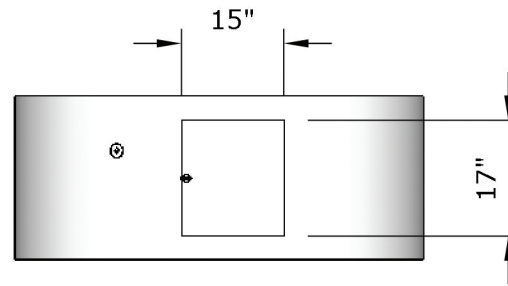

Replacement Part Numbers

TOP

FRONT

SIDE

Unity - 60" Fire Pit

Page Number	1 of 1
Author: Bryant Uribe	4/13/2018
Approved By: Gabriel Estrada	4/13/2018

Part Number	OPT-RCRTN60
Material	Steel
Finishes	Corten Steel
Gas Type	Natural Gas (-NG) or Liquid Propane (-LP)
Weight	250 lbs.
BTUs	95,000
Suggested Fire Glass	100 lbs.
Access Door	Yes

ITEM NO.	REPLACEMENT PART NUMBER	QTY.
1	OPT-160	1
2	OPT-256	1
3	OPT-LATCH	1

Proprietary & Confidential: The information contained in this drawing is the sole property of **The Outdoor Plus**. Any reproduction or as a whole without written permission of **The Outdoor Plus** is prohibited.