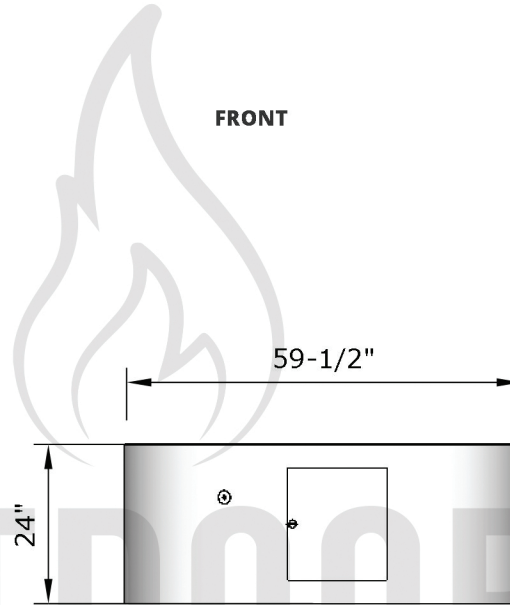

Replacement Part Numbers

TOP

FRONT

SIDE

Unity - 60" Fire Pit

Page Number	1 of 1
Author: Bryant Uribe	4/13/2018
Approved By: Gabriel Estrada	4/13/2018

Part Number	OPT-RCRTN60
Material	Steel
Finishes	Corten Steel
Gas Type	Natural Gas (-NG) or Liquid Propane (-LP)
Weight	250 lbs.
BTUs	95,000
Suggested Fire Glass	100 lbs.
Access Door	Yes

ITEM NO.	REPLACEMENT PART NUMBER	QTY.
1	OPT-160	1
2	OPT-256	1
3	OPT-LATCH	1

Proprietary & Confidential: The information contained in this drawing is the sole property of **The Outdoor Plus**. Any reproduction or as a whole without written permission of **The Outdoor Plus** is prohibited.