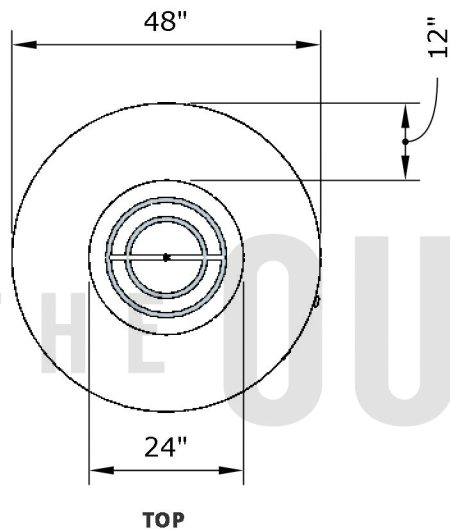

Replacement Part Numbers

TOP

FRONT

SIDE

Unity - 48" Fire Pit

Page Number	1 of 1
Author: Bryant Uribe	4/13/2018
Approved By: Gabriel Estrada	4/13/2018

Part Number	OPT-RCRTN48
Material	Steel
Finishes	Corten Steel
Gas Type	Natural Gas (-NG) or Liquid Propane (-LP)
Weight	180 lbs.
BTUs	65,000
Suggested Fire Glass	50 lbs.
Access Door	Yes

ITEM NO.	REPLACEMENT PART NUMBER	QTY.
1	OPT-160	1
2	OPT-256	1
3	OPT-LATCH	1

Proprietary & Confidential: The information contained in this drawing is the sole property of **The Outdoor Plus**. Any reproduction or as a whole without written permission of **The Outdoor Plus** is prohibited.