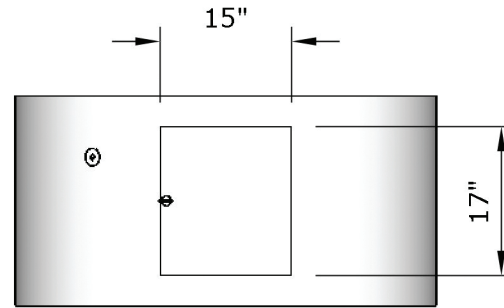

Replacement Part Numbers

TOP

FRONT

SIDE

Unity - 48" Fire Pit

Page Number	1 of 1
Author: Bryant Uribe	4/13/2018
Approved By: Gabriel Estrada	4/13/2018

Part Number	OPT-RCRTN48
Material	Steel
Finishes	Corten Steel
Gas Type	Natural Gas (-NG) or Liquid Propane (-LP)
Weight	180 lbs.
BTUs	65,000
Suggested Fire Glass	50 lbs.
Access Door	Yes

ITEM NO.	REPLACEMENT PART NUMBER	QTY.
1	OPT-160	1
2	OPT-256	1
3	OPT-LATCH	1

Proprietary & Confidential: The information contained in this drawing is the sole property of **The Outdoor Plus**. Any reproduction or as a whole without written permission of **The Outdoor Plus** is prohibited.