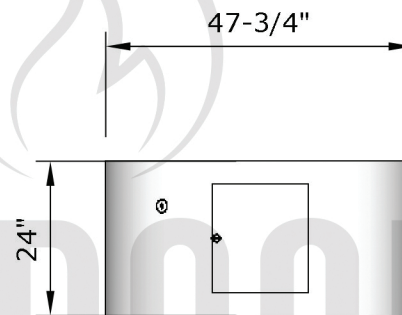

Replacement Part Numbers

TOP

FRONT

SIDE

Unity - 48" Fire Pit

Page Number	1 of 1
Author: Bryant Uribe	4/13/2018
Approved By: Gabriel Estrada	4/13/2018

Part Number	OPT-RCRTN48
Material	Steel
Finishes	Corten Steel
Gas Type	Natural Gas (-NG) or Liquid Propane (-LP)
Weight	180 lbs.
BTUs	65,000
Suggested Fire Glass	50 lbs.
Access Door	Yes

ITEM NO.	REPLACEMENT PART NUMBER	QTY.
1	OPT-160	1
2	OPT-256	1
3	OPT-LATCH	1

Proprietary & Confidential: The information contained in this drawing is the sole property of **The Outdoor Plus**. Any reproduction or as a whole without written permission of **The Outdoor Plus** is prohibited.