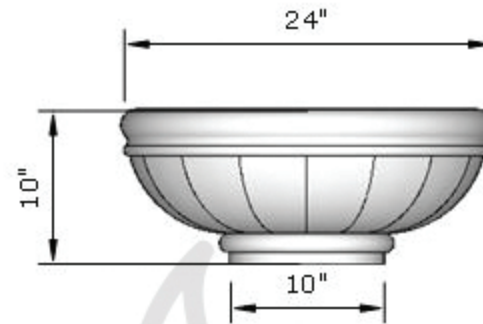

**Replacement Part Numbers**

**TOP**

**FRONT**

**SIDE**

## Roma - 24" Fire Pit

<b>Page Number</b>	1 of 1
<b>Author:</b> Bryant Uribe	4/13/2018
<b>Approved By:</b> Gabriel Estrada	4/13/2018

<b>Part Number</b>	OPT-ROM24, OPT-ROM24EKIT
<b>Material</b>	GFRC (Glass Fiber Reinforced Concrete)
<b>Finishes</b>	Ash, Black, Gray, Limestone, Chocolate, Brown, Vanilla
<b>Gas Type</b>	Natural Gas (-NG) or Liquid Propane (-LP)
<b>Weight</b>	120 lbs.
<b>BTUs</b>	65,000
<b>Suggested Fire Glass</b>	25 lbs.
<b>Access Door</b>	N/A