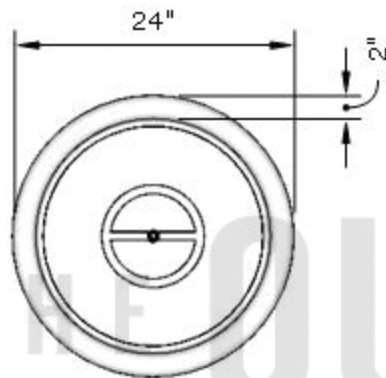

**Replacement Part Numbers**

**TOP**

**FRONT**

**SIDE**

## Roma - 24" Fire Pit

<b>Page Number</b>	1 of 1
<b>Author:</b> Bryant Uribe	4/13/2018
<b>Approved By:</b> Gabriel Estrada	4/13/2018

<b>Part Number</b>	OPT-ROM24, OPT-ROM24EKIT
<b>Material</b>	GFRC (Glass Fiber Reinforced Concrete)
<b>Finishes</b>	Ash, Black, Gray, Limestone, Chocolate, Brown, Vanilla
<b>Gas Type</b>	Natural Gas (-NG) or Liquid Propane (-LP)
<b>Weight</b>	120 lbs.
<b>BTUs</b>	65,000
<b>Suggested Fire Glass</b>	25 lbs.
<b>Access Door</b>	N/A