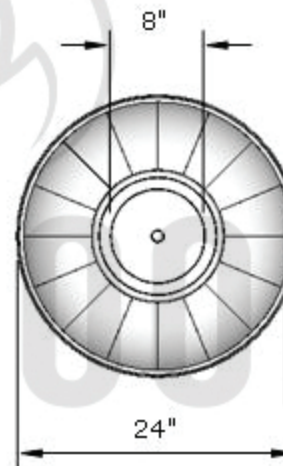

**Replacement Part Numbers**

**TOP**

**FRONT**

**SIDE**

## Roma - 24" Fire Pit

<b>Page Number</b>	1 of 1
<b>Author:</b> Bryant Uribe	4/13/2018
<b>Approved By:</b> Gabriel Estrada	4/13/2018

<b>Part Number</b>	OPT-ROM24, OPT-ROM24EKIT
<b>Material</b>	GFRC (Glass Fiber Reinforced Concrete)
<b>Finishes</b>	Ash, Black, Gray, Limestone, Chocolate, Brown, Vanilla
<b>Gas Type</b>	Natural Gas (-NG) or Liquid Propane (-LP)
<b>Weight</b>	120 lbs.
<b>BTUs</b>	65,000
<b>Suggested Fire Glass</b>	25 lbs.
<b>Access Door</b>	N/A