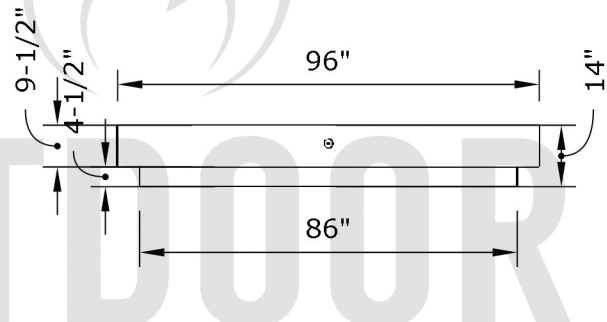

Replacement Part Numbers

TOP

SIDE

Coronado - 96" Fire Pit

Page Number	1 of 1
Author: Bryant Uribe	4/13/2018
Approved By: Gabriel Estrada	4/13/2018

Part Number	OPT-CORPC96
Material	Steel / Stainless Steel
Finishes	Powdercoat Steel
Gas Type	Natural Gas (-NG) or Liquid Propane (-LP)
Weight	270 lbs.
BTUs	135,000
Suggested Fire Glass	100 lbs.
Access Door	N/A

ITEM NO.	REPLACEMENT PART NUMBER	QTY.
1	OPT-166T84	1
2	OPT-256	1

Proprietary & Confidential: The information contained in this drawing is the sole property of **The Outdoor Plus**. Any reproduction or as a whole without written permission of **The Outdoor Plus** is prohibited.