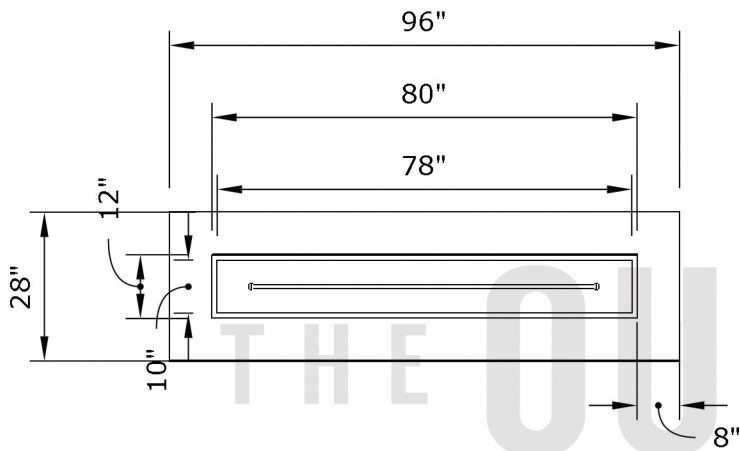

Replacement Part Numbers

TOP

SIDE

Coronado - 96" Fire Pit

Page Number	1 of 1
Author: Bryant Uribe	4/13/2018
Approved By: Gabriel Estrada	4/13/2018

Part Number	OPT-CORPC96
Material	Steel / Stainless Steel
Finishes	Powdercoat Steel
Gas Type	Natural Gas (-NG) or Liquid Propane (-LP)
Weight	270 lbs.
BTUs	135,000
Suggested Fire Glass	100 lbs.
Access Door	N/A

ITEM NO.	REPLACEMENT PART NUMBER	QTY.
1	OPT-166T84	1
2	OPT-256	1

Proprietary & Confidential: The information contained in this drawing is the sole property of **The Outdoor Plus**. Any reproduction or as a whole without written permission of **The Outdoor Plus** is prohibited.