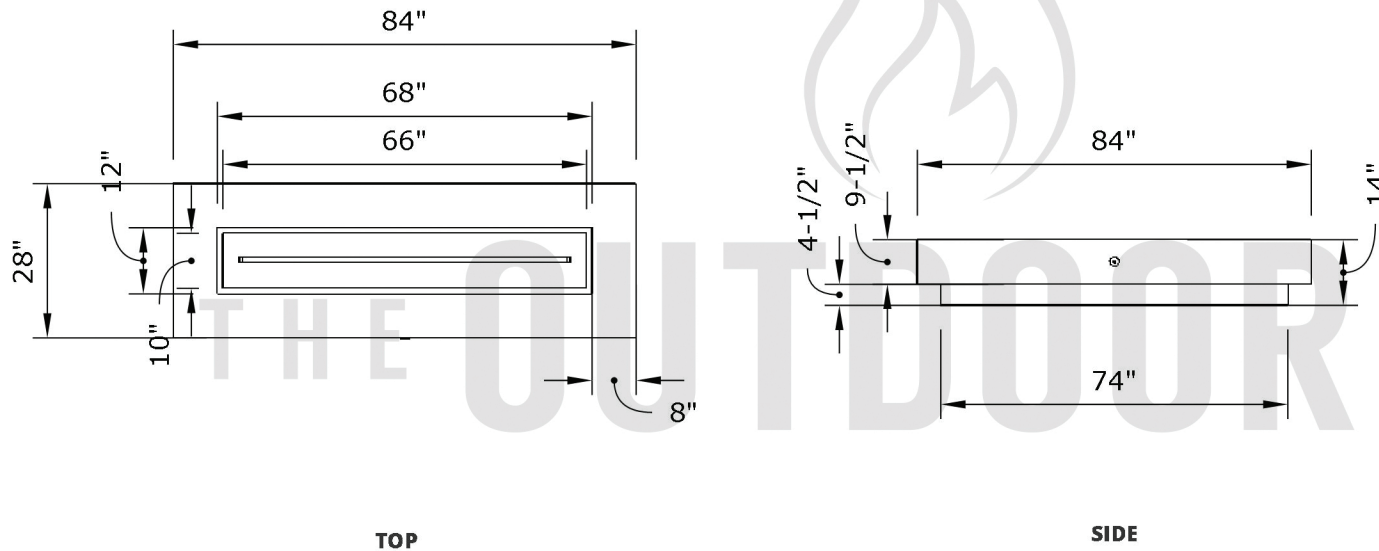

Replacement Part Numbers

Coronado - 84" Fire Pit

Page Number	1 of 1
Author: Bryant Uribe	4/13/2018
Approved By: Gabriel Estrada	4/13/2018

Part Number	OPT-CORPC84
Material	Steel / Stainless Steel
Finishes	Powdercoat Steel
Gas Type	Natural Gas (-NG) or Liquid Propane (-LP)
Weight	240 lbs.
BTUs	110,000
Suggested Fire Glass	75 lbs.
Access Door	Yes

ITEM NO.	REPLACEMENT PART NUMBER	QTY.
1	OPT-166T60	1
2	OPT-256	1

Proprietary & Confidential: The information contained in this drawing is the sole property of **The Outdoor Plus**. Any reproduction or as a whole without written permission of **The Outdoor Plus** is prohibited.