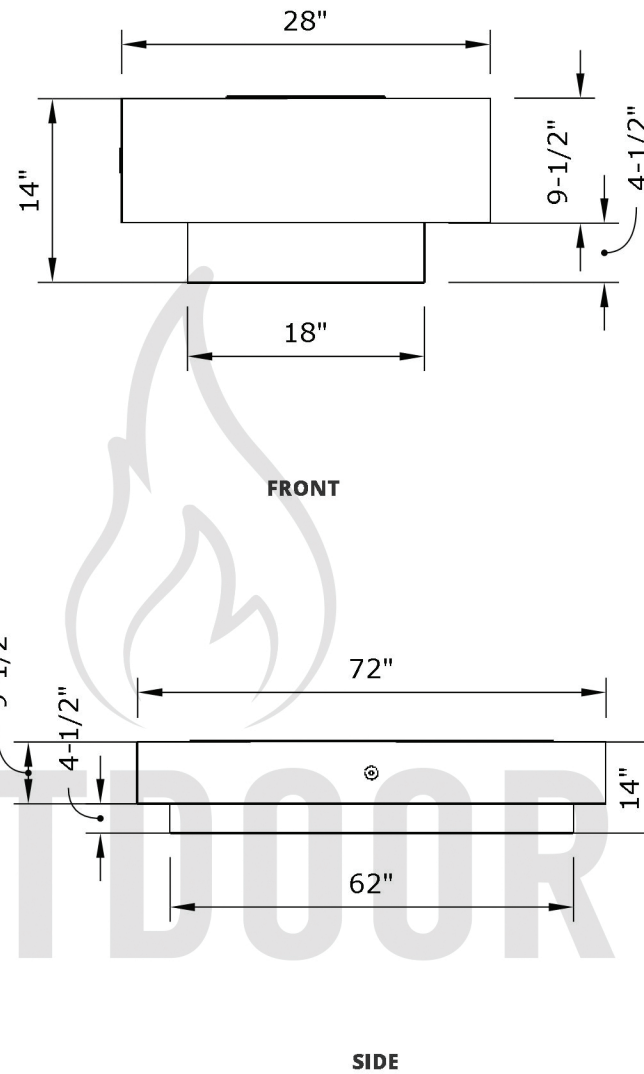

Replacement Part Numbers

Coronado - 72" Fire Pit

Page Number	1 of 1
Author: Bryant Uribe	4/13/2018
Approved By: Gabriel Estrada	4/13/2018

Part Number	OPT-CORPC72
Material	Steel / Stainless Steel
Finishes	Powdercoat Steel
Gas Type	Natural Gas (-NG) or Liquid Propane (-LP)
Weight	220 lbs.
BTUs	95,000
Suggested Fire Glass	50 lbs.
Access Door	N/A

ITEM NO.	REPLACEMENT PART NUMBER	QTY.
1	OPT-166T48	1
2	OPT-256	1

Proprietary & Confidential: The information contained in this drawing is the sole property of **The Outdoor Plus**. Any reproduction or as a whole without written permission of **The Outdoor Plus** is prohibited.