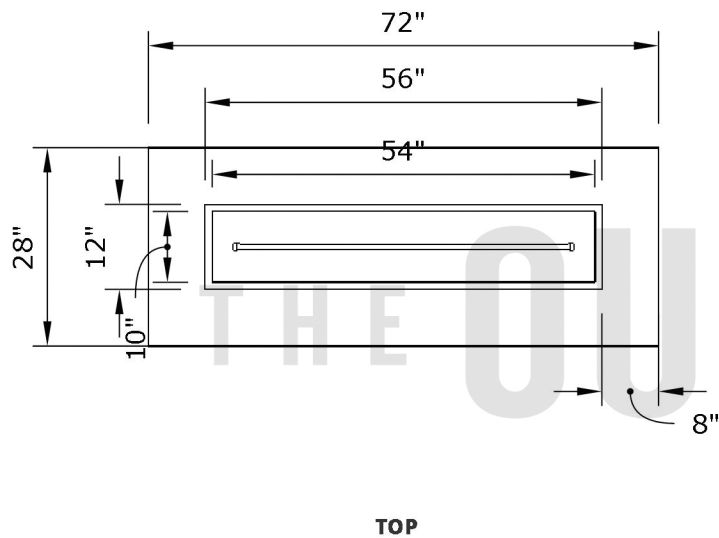

Replacement Part Numbers

Coronado - 72" Fire Pit

Page Number	1 of 1
Author: Bryant Uribe	4/13/2018
Approved By: Gabriel Estrada	4/13/2018

Part Number	OPT-CORPC72
Material	Steel / Stainless Steel
Finishes	Powdercoat Steel
Gas Type	Natural Gas (-NG) or Liquid Propane (-LP)
Weight	220 lbs.
BTUs	95,000
Suggested Fire Glass	50 lbs.
Access Door	N/A

ITEM NO.	REPLACEMENT PART NUMBER	QTY.
1	OPT-166T48	1
2	OPT-256	1

Proprietary & Confidential: The information contained in this drawing is the sole property of **The Outdoor Plus**. Any reproduction or as a whole without written permission of **The Outdoor Plus** is prohibited.