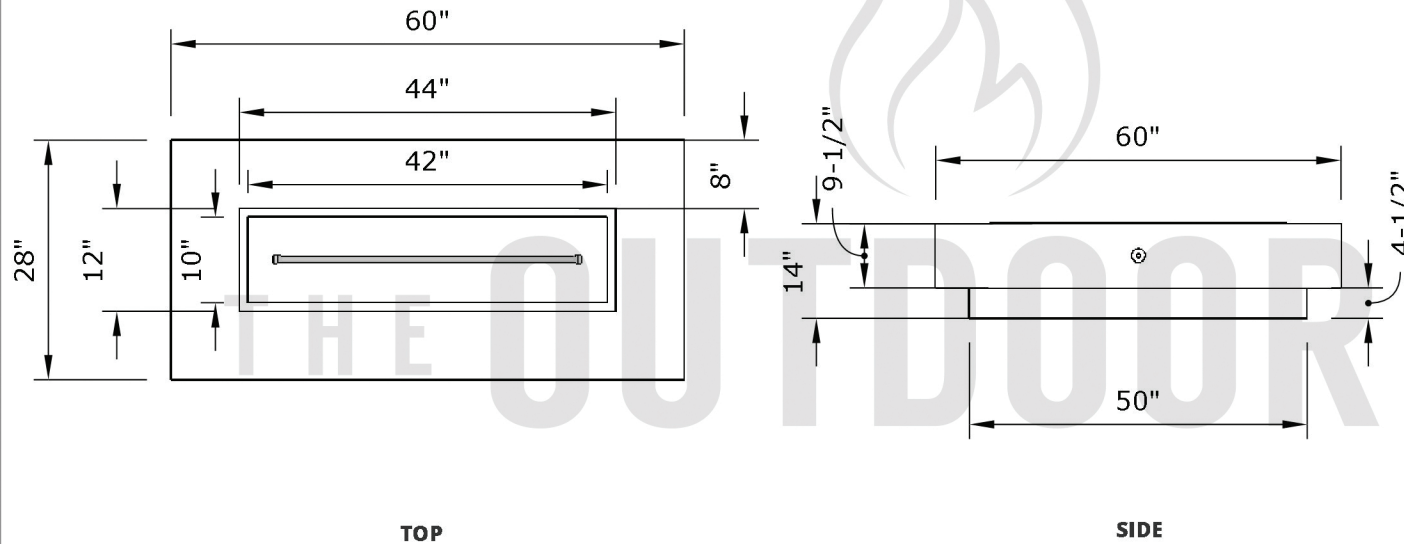

Replacement Part Numbers

Coronado - 60" Fire Pit

Page Number	1 of 1
Author: Bryant Uribe	4/13/2018
Approved By: Gabriel Estrada	4/13/2018

Part Number	OPT-CORPC60
Material	Steel / Stainless Steel
Finishes	Powdercoat Steel
Gas Type	Natural Gas (-NG) or Liquid Propane (-LP)
Weight	195 lbs.
BTUs	65,000
Suggested Fire Glass	50 lbs.
Access Door	N/A

ITEM NO.	REPLACEMENT PART NUMBER	QTY.
1	OPT-169	1
2	OPT-256	1

Proprietary & Confidential: The information contained in this drawing is the sole property of **The Outdoor Plus**. Any reproduction or as a whole without written permission of **The Outdoor Plus** is prohibited.