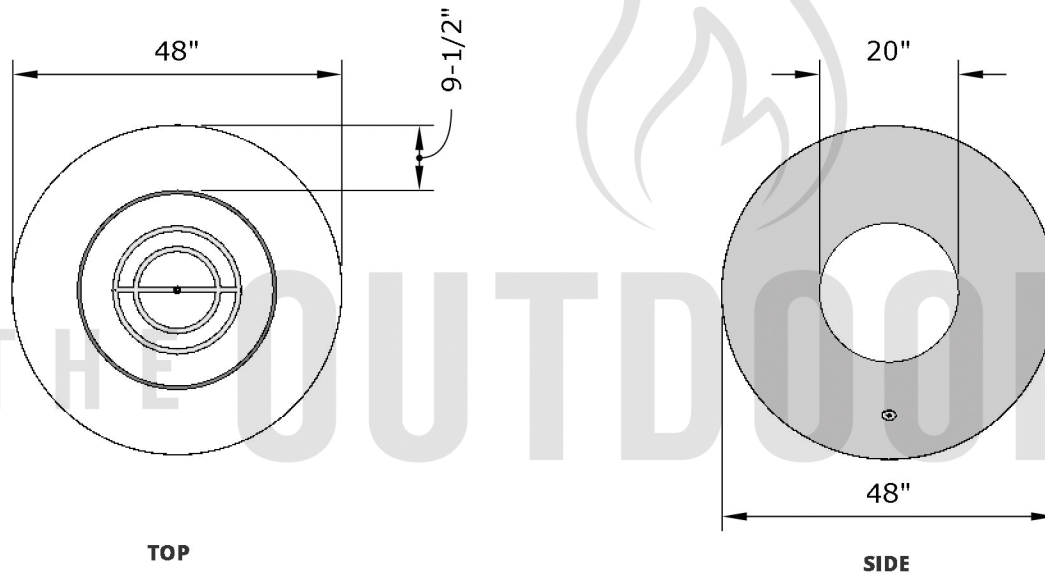

Replacement Part Numbers

Cazo - 48" Fire Pit

Page Number	1 of 1
Author: Bryant Uribe	4/13/2018
Approved By: Gabriel Estrada	4/13/2018

Part Number	OPT-CZ48, OPT-CZ48EKIT
Material	GFRC Concrete
Finishes	Ash, Black, Gray, Vanilla, Brown, Chocolate, Limestone
Gas Type	Natural Gas (-NG) or Liquid Propane (-LP)
Weight	260 lbs.
BTUs	150,000
Suggested Fire Glass	75 lbs.
Access Door	N/A

ITEM NO.	REPLACEMENT PART NUMBER	QTY.
1	OPT-160	1
2	OPT-256	1

Proprietary & Confidential: The information contained in this drawing is the sole property of **The Outdoor Plus**. Any reproduction or as a whole without written permission of **The Outdoor Plus** is prohibited.