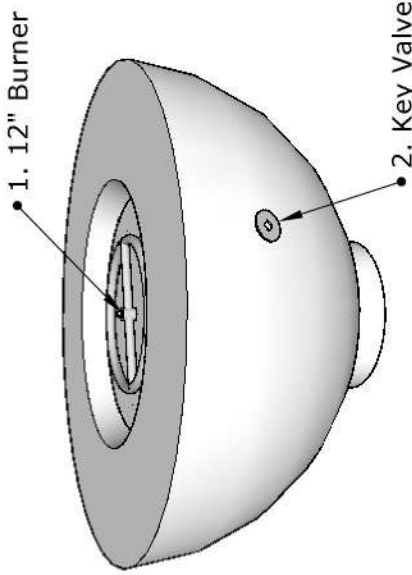

# Sienna - 37" Fire Pit

<b>Page Number</b>	1 of 1
<b>Author:</b> Bryant Uribe	4/13/2018
<b>Approved By:</b> Gabriel Estrada	4/13/2018

<b>Part Number</b>	OPT-RF37, OPT-RF37EKIT
<b>Material</b>	GFRG (Glass Fiber Reinforced Concrete)
<b>Finishes</b>	Ash, Black, Gray, Vanilla, Brown, Chocolate, Limestone
<b>Gas Type</b>	Natural Gas (-NG) or Liquid Propane (-LP)
<b>Weight</b>	285 lbs.
<b>BTUs</b>	65,000
<b>Suggested Fire Glass</b>	25 lbs.
<b>Access Door</b>	N/A

ITEM NO.	REPLACEMENT PART NUMBER	QTY.
1	OPT-166T48	1
2	OPT-256	1

**Proprietary & Confidential:** The information contained in this drawing is the sole property of **The Outdoor Plus**. Any reproduction or as a whole without written permission of **The Outdoor Plus** is prohibited.

### Replacement Part Numbers