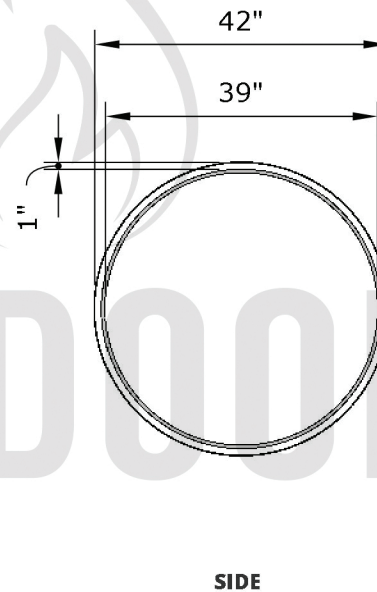

Replacement Part Numbers

Florence - 42" Fire Pit

Page Number	1 of 1
Author: Bryant Uribe	4/13/2018
Approved By: Gabriel Estrada	4/13/2018

Part Number	OPT-FL42
Material	GFRC
Finishes	Ash, Gray, Black, Brown, Chocolate, Vanilla, Limestone
Gas Type	Natural Gas (-NG) or Liquid Propane (-LP)
Weight	80 lbs.
BTUs	150,000
Suggested Fire Glass	55 lbs.
Access Door	N/A