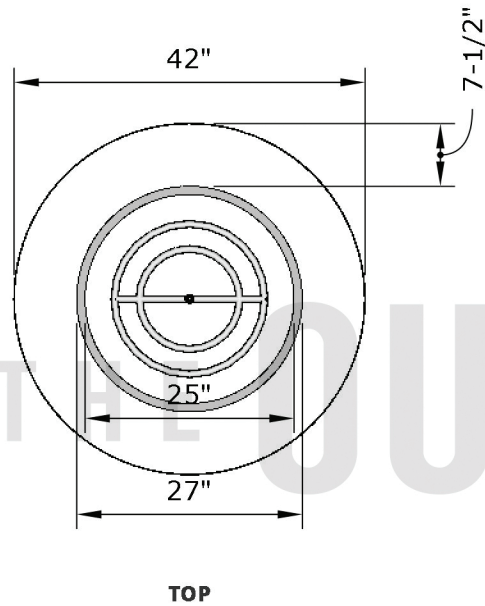

Replacement Part Numbers

Florence - 42" Fire Pit

Page Number	1 of 1
Author: Bryant Uribe	4/13/2018
Approved By: Gabriel Estrada	4/13/2018

Part Number	OPT-FL42
Material	GFRC
Finishes	Ash, Gray, Black, Brown, Chocolate, Vanilla, Limestone
Gas Type	Natural Gas (-NG) or Liquid Propane (-LP)
Weight	80 lbs.
BTUs	150,000
Suggested Fire Glass	55 lbs.
Access Door	N/A

ITEM NO.	REPLACEMENT PART NUMBER	QTY.
1	OPT-160	1
2	OPT-256	1

Proprietary & Confidential: The information contained in this drawing is the sole property of **The Outdoor Plus**. Any reproduction or as a whole without written permission of **The Outdoor Plus** is prohibited.