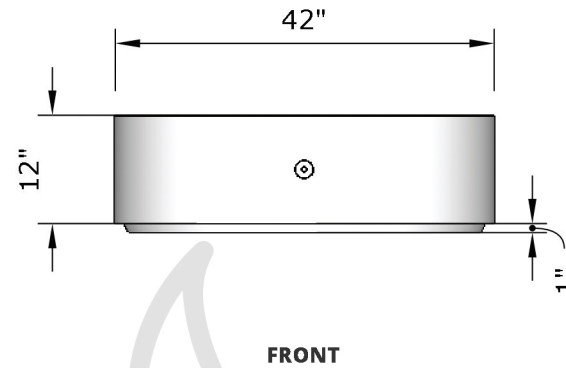

Replacement Part Numbers

Florence - 42" Fire Pit

Page Number	1 of 1
Author: Bryant Uribe	4/13/2018
Approved By: Gabriel Estrada	4/13/2018

Part Number	OPT-FL42
Material	GFRC
Finishes	Ash, Gray, Black, Brown, Chocolate, Vanilla, Limestone
Gas Type	Natural Gas (-NG) or Liquid Propane (-LP)
Weight	80 lbs.
BTUs	150,000
Suggested Fire Glass	55 lbs.
Access Door	N/A

ITEM NO.	REPLACEMENT PART NUMBER	QTY.
1	OPT-160	1
2	OPT-256	1

Proprietary & Confidential: The information contained in this drawing is the sole property of **The Outdoor Plus**. Any reproduction or as a whole without written permission of **The Outdoor Plus** is prohibited.