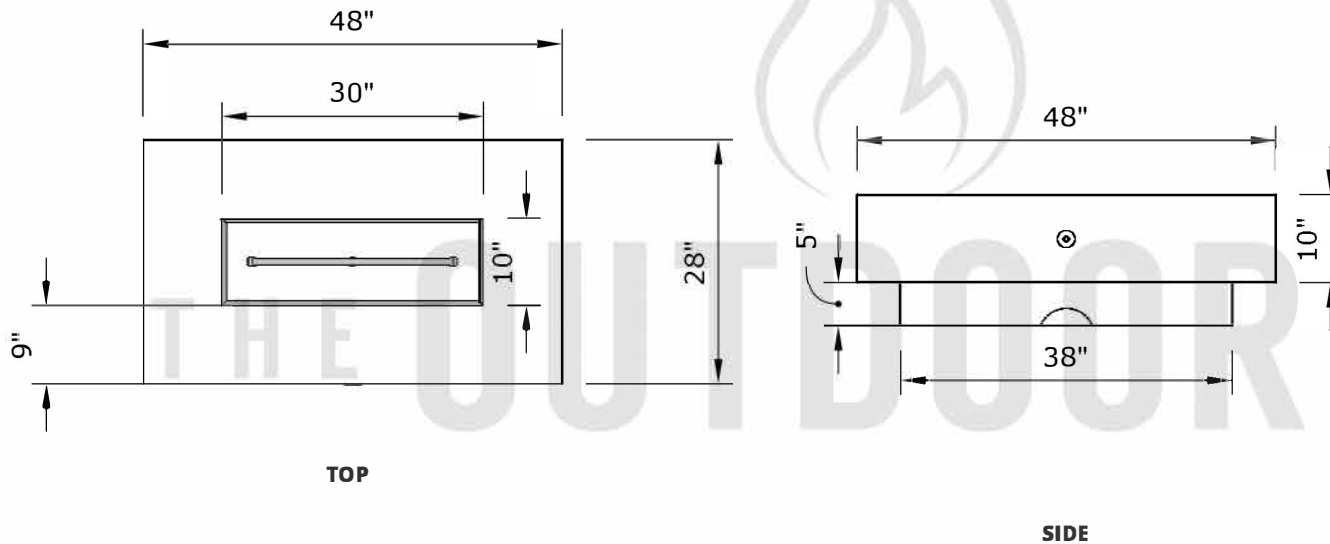

**Replacement Part Numbers**

**DEL MAR FIREPIT 48"**

<b>Page Number</b>	1 of 1
<b>Author:</b> Bryant Uribe	4/24/2018
<b>Approved By:</b> Gabriel Estrada	4/24/2018

<b>Part Number</b>	OPT-CORGFRC48
<b>Material</b>	GFRC
<b>Finishes</b>	Ash, Black, Gray, Vanilla, Brown, Chocolate, Limestone
<b>Gas Type</b>	Natural Gas (-NG) or Liquid Propane (-LP)
<b>Weight</b>	175 lbs.
<b>BTUs</b>	45,000
<b>Suggested Fire Glass</b>	25 lbs.
<b>Access Door</b>	N/A

ITEM NO.	REPLACEMENT PART NUMBER	QTY.
1	OPT-167	1
2	OPT-256	1

**Proprietary & Confidential:** The information contained in this drawing is the sole property of **The Outdoor Plus**. Any reproduction or as a whole without written permission of **The Outdoor Plus** is prohibited.