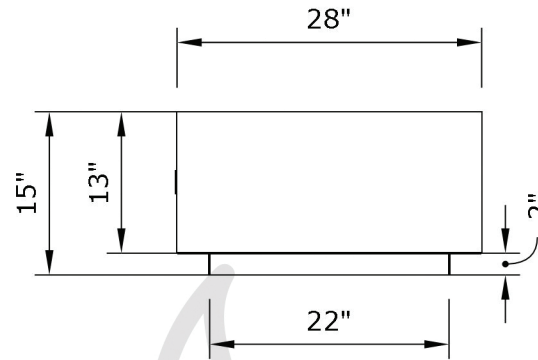

## Coronado - 48" Fire Pit

<b>Page Number</b>	1 of 1
<b>Author:</b> Bryant Uribe	4/24/2018
<b>Approved By:</b> Gabriel Estrada	4/24/2018

### Replacement Part Numbers

<b>Part Number</b>	OPT-COR48, OPT-COR48EKIT
<b>Material</b>	GFRC Concrete
<b>Finishes</b>	Wood Grain (Oak or Ivory)
<b>Gas Type</b>	Natural Gas (-NG) or Liquid Propane (-LP)
<b>Weight</b>	235 lbs.
<b>BTUs</b>	65,000
<b>Suggested Fire Glass</b>	50 lbs.
<b>Access Door</b>	Yes

ITEM NO.	REPLACEMENT PART NUMBER	QTY.
1	OPT-167	1
2	OPT-256	1

**Proprietary & Confidential:** The information contained in this drawing is the sole property of **The Outdoor Plus**. Any reproduction or as a whole without written permission of **The Outdoor Plus** is prohibited.