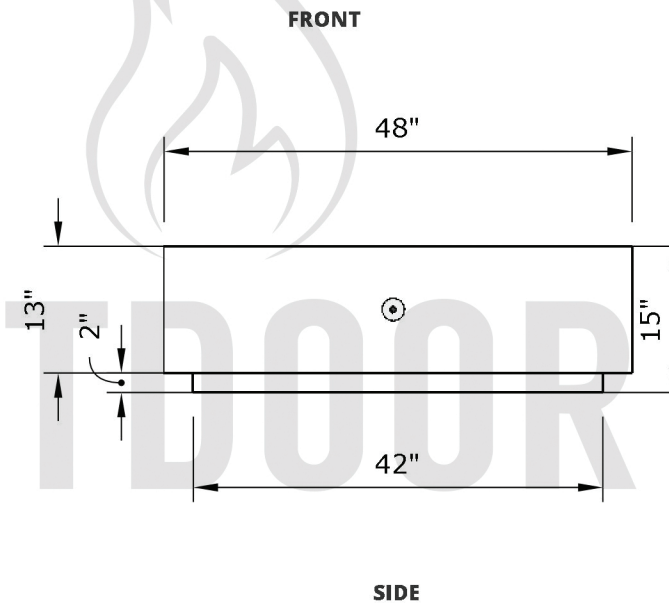

## Coronado - 48" Fire Pit

<b>Page Number</b>	1 of 1
<b>Author:</b> Bryant Uribe	4/24/2018
<b>Approved By:</b> Gabriel Estrada	4/24/2018

### Replacement Part Numbers

<b>Part Number</b>	OPT-COR48, OPT-COR48EKIT
<b>Material</b>	GFRC Concrete
<b>Finishes</b>	Wood Grain (Oak or Ivory)
<b>Gas Type</b>	Natural Gas (-NG) or Liquid Propane (-LP)
<b>Weight</b>	235 lbs.
<b>BTUs</b>	65,000
<b>Suggested Fire Glass</b>	50 lbs.
<b>Access Door</b>	Yes