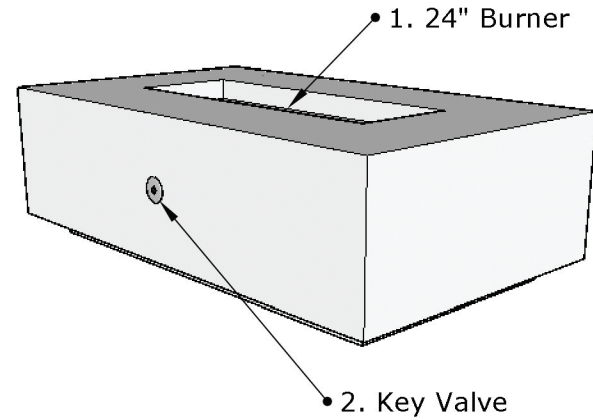

## Coronado - 48" Fire Pit

<b>Page Number</b>	1 of 1
<b>Author:</b> Bryant Uribe	4/24/2018
<b>Approved By:</b> Gabriel Estrada	4/24/2018

### Replacement Part Numbers

<b>Part Number</b>	OPT-COR48, OPT-COR48EKIT
<b>Material</b>	GFRC Concrete
<b>Finishes</b>	Wood Grain (Oak or Ivory)
<b>Gas Type</b>	Natural Gas (-NG) or Liquid Propane (-LP)
<b>Weight</b>	235 lbs.
<b>BTUs</b>	65,000
<b>Suggested Fire Glass</b>	50 lbs.
<b>Access Door</b>	Yes