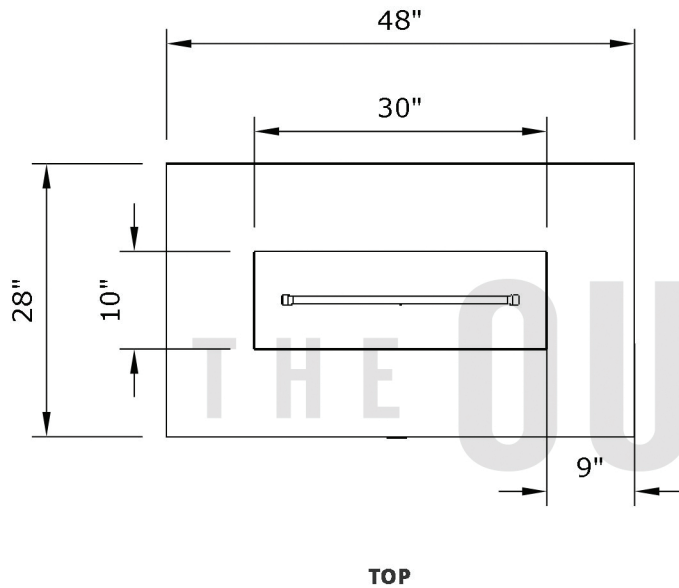

## Coronado - 48" Fire Pit

<b>Page Number</b>	1 of 1
<b>Author:</b> Bryant Uribe	4/24/2018
<b>Approved By:</b> Gabriel Estrada	4/24/2018

### Replacement Part Numbers

<b>Part Number</b>	OPT-COR48, OPT-COR48EKIT
<b>Material</b>	GFRC Concrete
<b>Finishes</b>	Wood Grain (Oak or Ivory)
<b>Gas Type</b>	Natural Gas (-NG) or Liquid Propane (-LP)
<b>Weight</b>	235 lbs.
<b>BTUs</b>	65,000
<b>Suggested Fire Glass</b>	50 lbs.
<b>Access Door</b>	Yes

ITEM NO.	REPLACEMENT PART NUMBER	QTY.
1	OPT-167	1
2	OPT-256	1

**Proprietary & Confidential:** The information contained in this drawing is the sole property of **The Outdoor Plus**. Any reproduction or as a whole without written permission of **The Outdoor Plus** is prohibited.